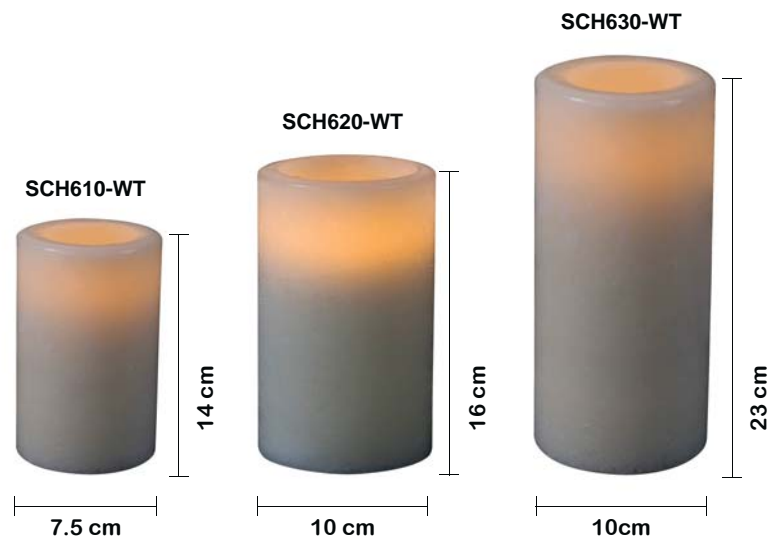

Wax Holders

100% premium wax candle holders

When the look of a real candle is needed, our 100% premium wax holders are the answer. You get the aesthetic look of a real wax candle without the dangerous flame or hot wax.

- Wax Lantern Series
- Ivory non-scented premium wax vessels
- Rustic texture finish
- Call for special order wax colors and sizes

Smart Candles Australia Pty Ltd
Australia • New Zealand • South Pacific

p: +61 (0)402 473 476 e: info@smartcandle.com.au w: smartcandle.com.au

flicker without the flame®

smart
candle®