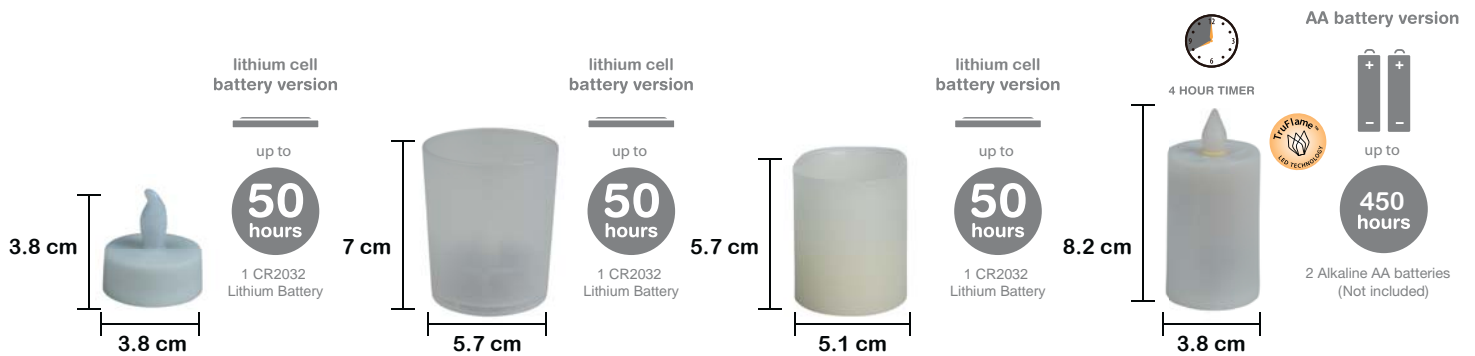

Bulk Battery Candles

Large Quantities = Savings

Our battery operated bulk sets are a natural for parties, wedding receptions or outdoor events. Perfect for venues where warm ambient light is desired but open flames are not allowed or practical.

Bulk Tea Lights

- Bright Amber LED
- Comes in 144 piece PDQ display box

Bulk Party Lights

- 1-piece plastic mold
- Comes in 64 piece PDQ display box

Bulk Wax Votives

- Made with real wax
- Comes in 48 piece PDQ display box

Bulk Votives

- Off-On and 4 hour timer
- Comes in 50 piece PDQ display box